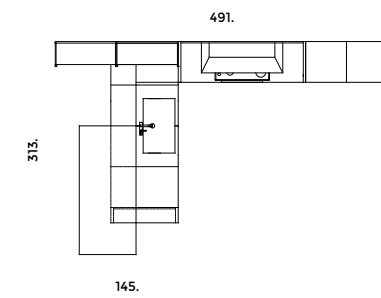

Basi: Frassino dogato Bianco Alba
Pensili metallo: laccato Frost
Cappa: laccato Frost / Frassino Bianco Alba
Top e schienale: ceramica Bianco Venato Extra
Colonne: Frassino Bianco Alba
Zoccolo basi: impiallacciato Bianco Alba
Base cabinets: Bianco Alba ash beadboard
Metal wall units: Frost lacquer
Hood: Frost lacquer / Bianco Alba ash
Worktops and backs: Bianco Venato Extra ceramic
Tall units: Bianco Alba ash
Base cabinet plinths: Bianco Alba veneer