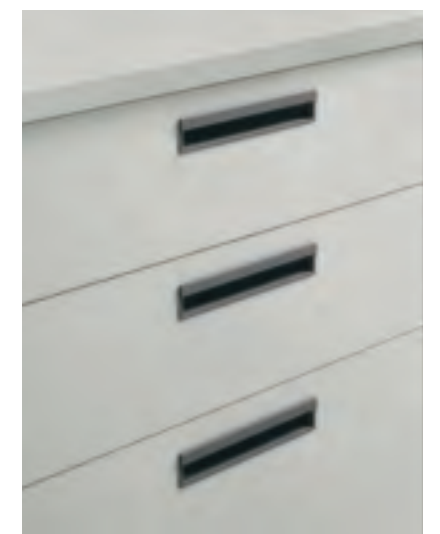

MANIGLIE HANDLES

Cut

Balance

Brooklyn

Blade

Plate

Linear

Grip