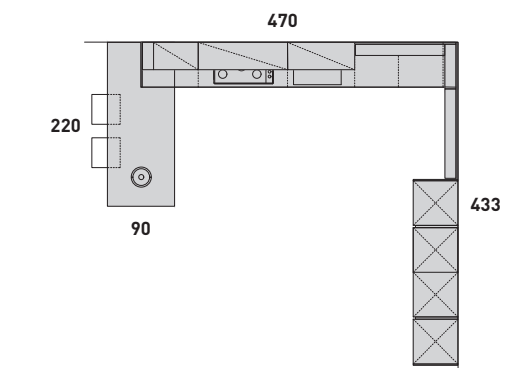

#06 /pag.42

ROVERE SESAMO

LACCATO UV NEVE LUCIDO / LACQUERED GLOSS

LACCATO UV ARDESIA LUCIDO / LACQUERED GLOSS

TOP

NEOLITH® PIETRA DI LUNA SILK

LAMINATO LAVA