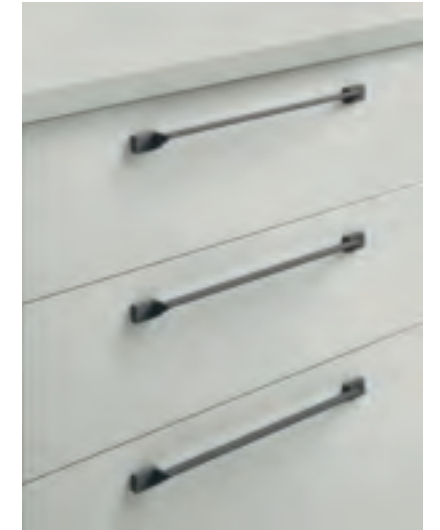

It's important to choose the right opening method to adapt the kitchen to one's own needs or habits and also to customise it with a stylish detail. As well as various types of grooves, a set of handles is available, either attached to the door or recessed into it. Infinity offers a collection of simple, minimalist handles capable of giving the kitchen a clean-cut, streamlined style.

MANIGLIE HANDLES

Cut

Balance

Brooklyn

Blade

Plate

Linear

Grip